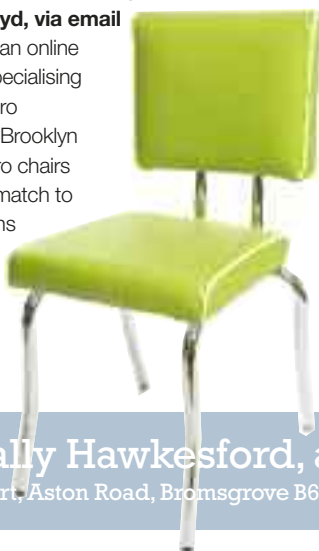

Three-drawer TV unit in gloss white, (H)45x(W)160x (D)50cm, **£299**

Ideal storage

In the February issue of *Real Homes*, there was a white low-level TV unit, shown on page 68 within the Technology update pages. Would you be able to tell me where I could find something similar? **Tracy Howland, Swindon**

Dwell offers a fabulous range of media units in a variety of sizes, colours and finishes. This high-gloss TV unit from its Spring/Summer collection is an ideal match. It has a double open front for a digital box and Blu-ray/DVD player, and three drawers for disc storage.

Email or write to me, Sally Hawkesford, at:

Real Homes magazine, 2 Sugar Brook Court, Aston Road, Bromsgrove B60 3EX, email: realhomes@centaur.co.uk